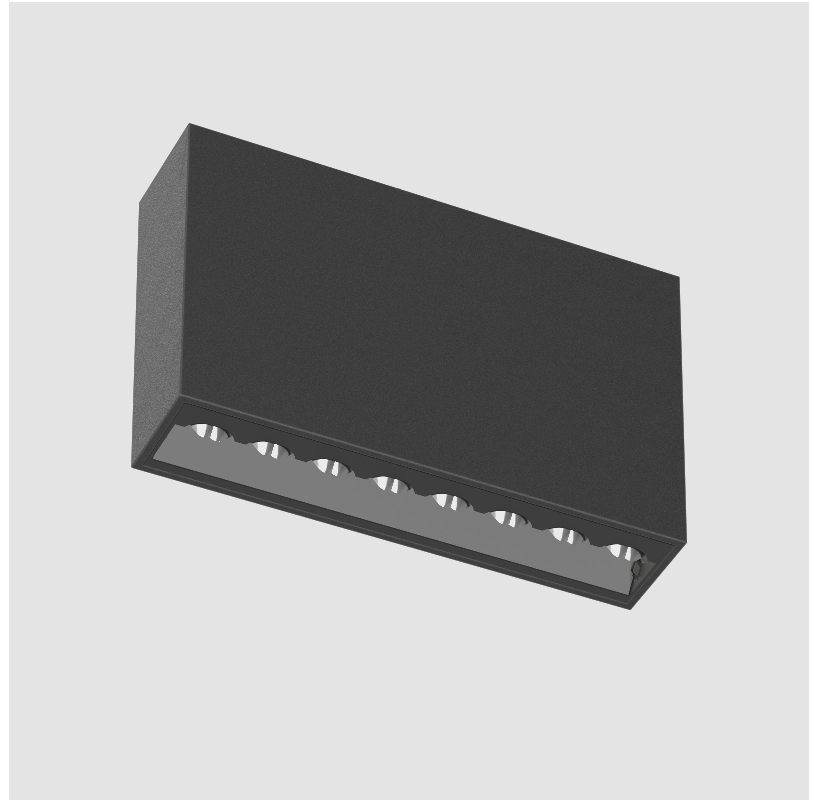

PROJECT	
TYPE	
SPECIFIER	
QUANTITY	
DATE	

MAGIQ HOLLOW WALLWASH SURFACE

A3D187-

base number Color Finish Finishes
 Temperature Options (Diamond)

- To build a product code in our configurator select the specify button on the base model # product page
- To build a manual product code on this datasheet choose from the options listed below in blue font and add the suffix to the base model #

GENERAL

Series: Magiq Hollow Wallwash
 Subseries: Magiq Hollow Wallwash
 Brand: Prolight
 Division: Architectural
 Mounting Type: Surface
 Mounting Location: Ceiling
 Subcategory: Wallwash

PHYSICAL

Shape: Rectangle
 Length (mm): 174
 Length (in): 6 ⁷/₈
 Width (mm): 42
 Width (in): 1 ⁵/₈
 Height (mm): 109
 Height (in): 4 ⁵/₁₆
 Light Distribution: Direct
 Fixture Finish: SSR / BKV / CWI / CRY / HAB / UFT / ITA / RUA / FTG / MYG / LOD / PUS / FRO / FUP / KIA / POP / BLS / SPG / MEY / GOH / GUM / CHC / COM / ABZ / JAG / OBR / MOS / ROR
 Holder Finish: WHI / BLK
 Fixture Material: Aluminum Die Cast

OPTICAL

Adjustability: Fixed

RATINGS AND CERTIFICATIONS

Certified By: Certified for North American Standards
 IP rating: IP20

MAGIQ HOLLOW WALLWASH SURFACE

A3D187-

PROJECT _____

TYPE _____

GENERAL

Series: Magiq Hollow Wallwash
 Subseries: Magiq Hollow Wallwash
 Brand: Prolicht
 Division: Architectural
 Mounting Type: Surface
 Mounting Location: Ceiling
 Subcategory: Wallwash

PHYSICAL

Shape: Rectangle
 Length (mm): 174
 Length (in): 6 ⁷/₈
 Width (mm): 42
 Width (in): 1 ⁵/₈
 Height (mm): 109
 Height (in): 4 ⁵/₁₆
 Light Distribution: Direct
 Fixture Finish: SSR / BKV / CWI / CRY / HAB / UFT / ITA / RUA / FTG / MYG / LOD / PUS / FRO / FUP / KIA / POP / BLS / SPG / MEY / GOH / GUM / CHC / COM / ABZ / JAG / OBR / MOS / ROR
 Holder Finish: WHI / BLK
 Accent Finish: SSR / BKV / CWI / CRY / HAB / LAG / UFT / ITA / RUA / RUR / MIC / FTG / MYG / TWT / LOD / PUS / FRO / FUP / KIA / POP / BLS / SPG / MEY / GOH / GUM / CHC / COM / ABZ / JAG
 Fixture Material: Aluminum Die Cast